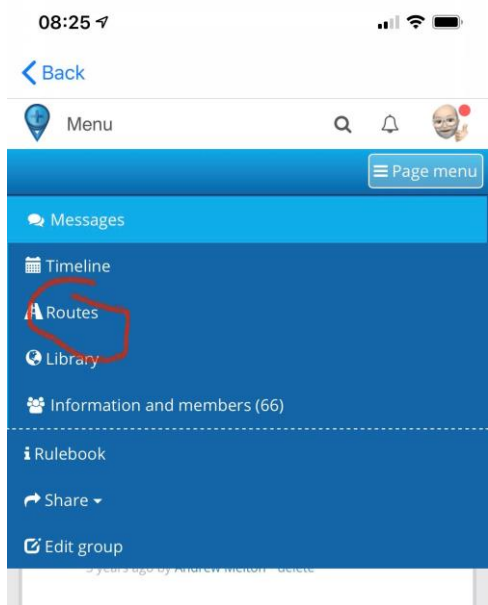

My Route App finding routes
Select the Page Menu (top right)

Then tap on the "Course 1 2020" folder

Then tap "Routes"

Then select the relevant route