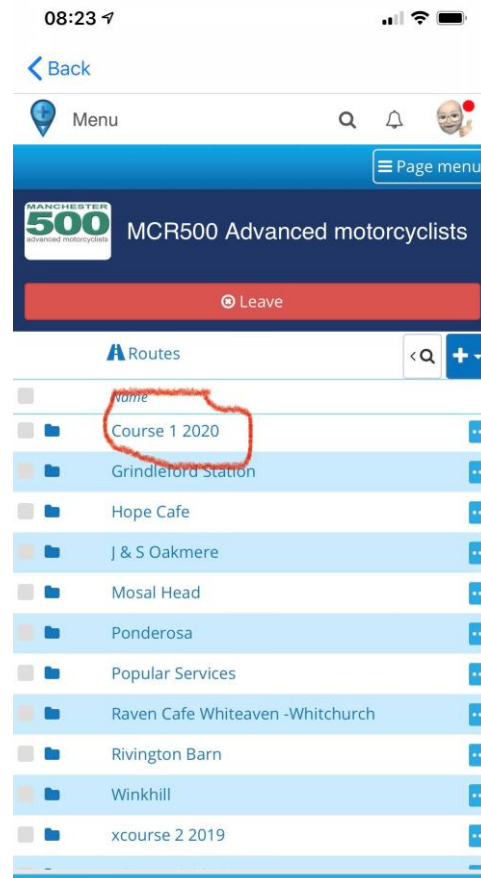

My Route App finding routes
Select the Page Menu (top right)

Then tap on the "Course 1 2020" folder

Then tap "Routes"

Then select the relevant route