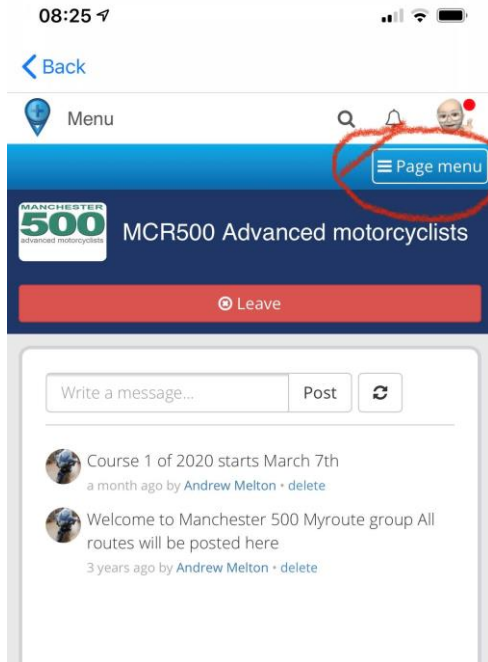

My Route App finding routes
Select the Page Menu (top right)

Then tap on the "Course 1 2020" folder

Then tap "Routes"

Then select the relevant route